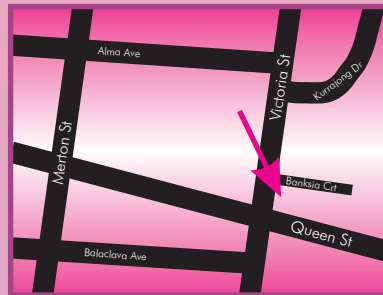

Dear

There is great excitement in Fairyland, a fairy butterfly is about to have her Birthday Party!

Fairy

would like you to join her in a magical party in the fairy wonderland gardens at

99 Victoria St, Altona Meadows

on

Sweet Fairy and Friends please arrive

at

RSVP

What a wonderful surprise the Fairy God Mother has waiting!

Melway  
Map 53 H12

ph: 9578 5096  
www.polkadot.net.au

Dear

There is great excitement in Fairyland, a fairy butterfly is about to have her Birthday Party!

Fairy

would like you to join her in a magical party in the fairy wonderland gardens at

99 Victoria St, Altona Meadows

on

Sweet Fairy and Friends please arrive

at

RSVP

What a wonderful surprise the Fairy God Mother has waiting!

Melway  
Map 53 H12

ph: 9578 5096  
www.polkadot.net.au