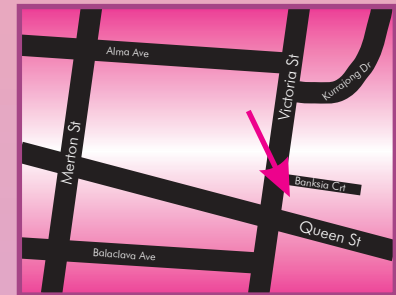

Dear

There is great excitement in Fairyland, a fairy butterfly is about to have her Birthday Party!

Fairy

would like you to join her in a magical party in the fairy wonderland gardens at

99 Victoria St, Altona Meadows

There is great excitement in Fairyland, a fairy butterfly is about to have her Birthday Party!

Fairy

would like you to join her in a magical party in the fairy wonderland gardens at

99 Victoria St, Altona Meadows

on

Sweet Fairy and Friends please arrive

at

RSVP

What a wonderful surprise the Fairy God Mother has waiting!

Melway  
Map 53 H12

ph: 9578 5096  
www.polkadot.net.au