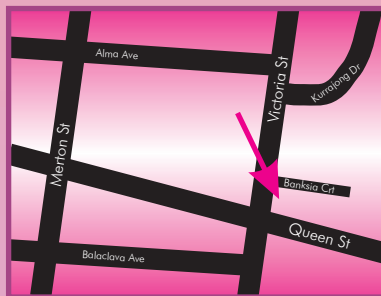

Dear

Excitement is everywhere through the mystical castle as

Princess

is getting ready for her special Birthday party ball

on

The royal guests are arriving by white horse and carriage up to the castle gates at

99 Victoria St, Altona Meadows

by

all guests will have arrived.

RSVP

The castle queen has a surprise for all the royal guests!!

Melway
Map 53 H12

ph: 9578 5096
www.polkadot.net.au

Dear

99 Victoria St, Altona Meadows

by

all guests will have arrived.

RSVP

The castle queen has a surprise for all the royal guests!!

Melway
Map 53 H12

ph: 9578 5096
www.polkadot.net.au