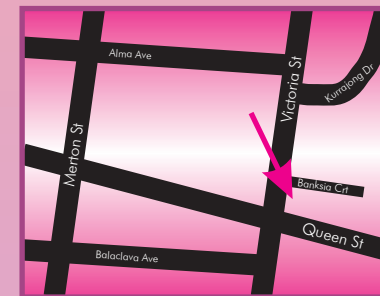

99 Victoria St, Altona Meadows

by

all guests will have arrived.

RSVP

The castle queen has a surprise for all the royal guests!!

Melway
Map 53 H12

ph: 9578 5096
www.polkadot.net.au

Dear

99 Victoria St, Altona Meadows

by

all guests will have arrived.

RSVP

The castle queen has a surprise for all the royal guests!!

Melway
Map 53 H12

ph: 9578 5096
www.polkadot.net.au