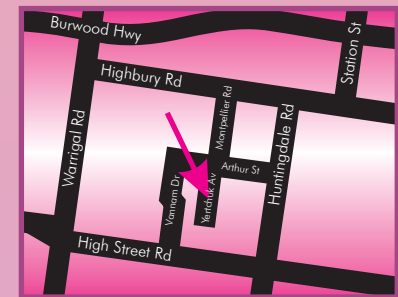

Dear

There is great excitement in Fairyland, a fairy butterfly is about to have her Birthday Party!

Fairy

would like you to join her in a magical party in the fairy wonderland gardens at

9 Yertchuk Ave, Ashwood

There is great excitement in Fairyland, a fairy butterfly is about to have her Birthday Party!

Fairy

would like you to join her in a magical party in the fairy wonderland gardens at

9 Yertchuk Ave, Ashwood

on

Sweet Fairy and Friends please arrive

at

RSVP

What a wonderful surprise the Fairy God Mother has waiting!

Melway
Map 60 K9

ph: 9578 5096
www.polkadot.net.au