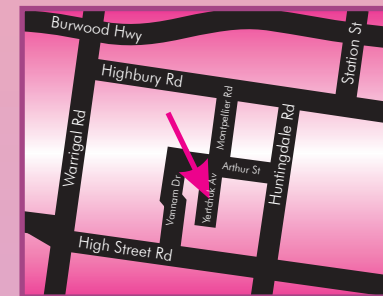

ph: 9578 5096
www.polkadot.net.au