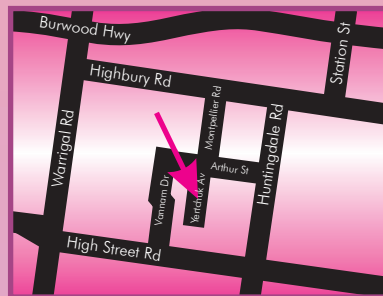

Dear

Excitement is everywhere through the mystical castle as

Princess

is getting ready for her special Birthday party ball

on

The royal guests are arriving by white horse and carriage up to the Castle gates at

9 Yertchuk Ave, Ashwood

by

all guests will have arrived.

RSVP

The castle queen has a surprise for all the royal guests!!

ph: 9578 5096
www.polkadot.net.au

Dear

Excitement is everywhere through the mystical castle as

Princess

is getting ready for her special Birthday party ball

on

The royal guests are arriving by white horse and carriage up to the Castle gates at

9 Yertchuk Ave, Ashwood

by

all guests will have arrived.

RSVP