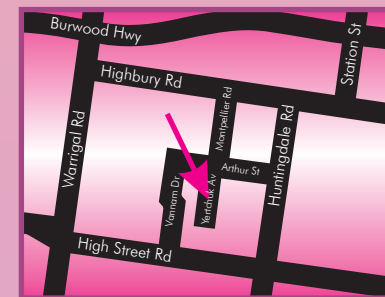

POLKA DOT Entertainment

For a party like you have never had before!

Dear

You are invited to a totally girlye
"Pyjama Party"

for

on

Pop on your brightest PJs and fluffy
slippers and groove your way to

9 Yertchuk Ave, Ashwood

9 Yertchuk Ave, Ashwood

Pyjama Birthday Party

- * Glittery Makeovers
- * Games
- * Dancing and
- * Girlie fun!!

will all be happening

at

on the DOT

Hope to see you there!

RSVP

Melway
Map 60 K9

ph: 9578 5096
www.polkadot.net.au