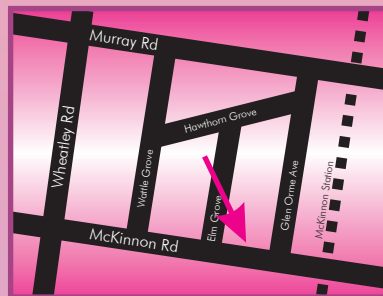

Dear

There is great excitement in Fairyland, a fairy butterfly is about to have her Birthday Party!

Fairy

would like you to join her in a magical party in the fairy wonderland gardens at

145 MCKinnon Road, MCKinnon

on

Sweet Fairy and Friends please arrive

at

RSVP

What a wonderful surprise the Fairy God Mother has waiting!

Melway
Map 68 D10

ph: 9578 5096
www.polkadot.net.au

Dear

There is great excitement in Fairyland, a fairy butterfly is about to have her Birthday Party!

Fairy

would like you to join her in a magical party in the fairy wonderland gardens at

145 MCKinnon Road, MCKinnon

on

Sweet Fairy and Friends please arrive

at

RSVP

What a wonderful surprise the Fairy God Mother has waiting!

Melway
Map 68 D10

ph: 9578 5096
www.polkadot.net.au