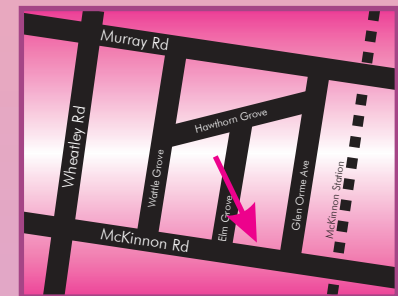

Dear

There is great excitement in Fairyland, a fairy butterfly is about to have her Birthday Party!

Fairy

would like you to join her in a magical party in the fairy wonderland gardens at

145 MCKinnon Road, MCKinnon

on

Sweet Fairy and Friends please arrive

at

RSVP

What a wonderful surprise the Fairy God Mother has waiting!

Melway
Map 68 D10

ph: 9578 5096
www.polkadot.net.au

Dear

There is great excitement in Fairyland, a fairy butterfly is about to have her Birthday Party!

Fairy

would like you to join her in a magical party in the fairy wonderland gardens at

145 MCKinnon Road, MCKinnon

on

Sweet Fairy and Friends please arrive

at

RSVP

What a wonderful surprise the Fairy God Mother has waiting!

Melway
Map 68 D10

ph: 9578 5096
www.polkadot.net.au