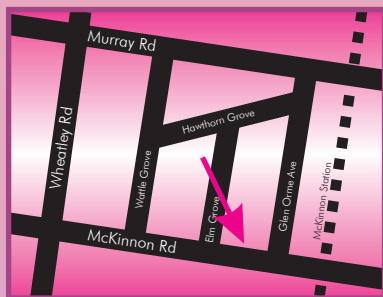

Dear

Excitement is everywhere through the mystical castle as

Princess

is getting ready for her special Birthday party ball

on

The royal guests are arriving by white horse and carriage up to the Castle gates at

145 MCKinnon Road, MCKinnon

by

all guests will have arrived.

RSVP

The castle queen has a surprise for all the royal guests!!

Melway
Map 68 D10

ph: 9578 5096
www.polkadot.net.au

Dear

145 MCKinnon Road, MCKinnon

by

all guests will have arrived.

RSVP

The castle queen has a surprise for all the royal guests!!

Melway
Map 68 D10

ph: 9578 5096
www.polkadot.net.au