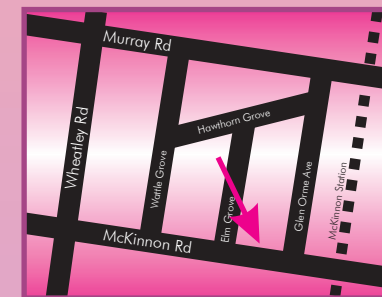

145 MCKinnon Road, MCKinnon

by

all guests will have arrived.

RSVP

The castle queen has a surprise for all the royal guests!!

Melway
Map 68 D10

ph: 9578 5096
www.polkadot.net.au

Dear

145 MCKinnon Road, MCKinnon

by

all guests will have arrived.

RSVP

The castle queen has a surprise for all the royal guests!!

Melway
Map 68 D10

ph: 9578 5096
www.polkadot.net.au